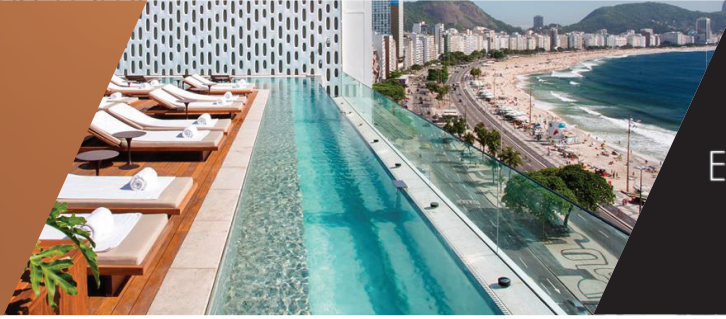

WEDO KOSHER

EMILIANO

WEDO KOSHER EMILIANO PACKAGE

LENCOMBER

Arrival of the Mashgiach
24 hours before the guest.

Presence of a Mashgiach throughout
the entire stay at the hotel, supervising
the preparation of all meals.